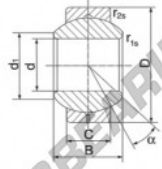

GEEW Rod end GEBJ8-S-DURBAL - GEBJ8-S-DURBAL

<https://www.123bearing.eu/bearing-housing/rod-end/geew/gebj8-s-durbal>

GEBJ8-S

Sliding combination: steel / steel

Lubrication: lubrication required

order number	type	measurement (mm)		
GEBJ 8 S	8	12	9,00	10,4

type	measurement (mm)		D	α [°]	load rating C₀ [kN]	weight [kg]
	r_{1s} min	r_{1o} min				
GEBJ 8 S	0,3	0,3	19	13	20,0	0,016

PRODUCT FEATURES

Brand	DURBAL
N° Ean13	3663952503950
Inside diameter	8 mm
Outside diameter	19 mm
Thickness	9 mm
Type	GEEW
Weight	16 g
Lubrication	with
Packaging	1

contact@123bearing.eu

+33 359 36 04 90

CRT4 de Lesquin 60 Rue Du Haut De Sainghin 59273 Fretin FRANCE