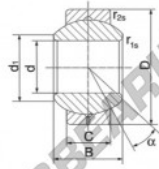

GEEW Rod end GEBJ12-S-DURBAL - GEBJ12-S-DURBAL

<https://www.123bearing.eu/bearing-housing/rod-end/geew/gebj12-s-durbal>

GEBJ12-S

Sliding combination: steel / steel

Lubrication: lubrication required

order number	type	measurement [mm]		
	12	B	C	d₁ min
GEBJ 12 S	12	16	12,00	15,4

type	r_{1s} min	measurement [mm]	D	α [°]	load rating C₀ [kN]	weight [kg]
GEBJ 12 S	0,3	0,6	26	13	37,0	0,055

PRODUCT FEATURES

Brand	DURBAL
N° Ean13	3663952503998
Inside diameter	12 mm
Outside diameter	26 mm
Thickness	12 mm
Type	GEEW
Weight	55 g
Thread	Right-hand thread
Lubrication	with
Packaging	1

contact@123bearing.eu

+33 359 36 04 90

CRT4 de Lesquin 60 Rue Du Haut De Sainghin 59273 Fretin FRANCE