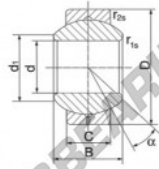

GEEW Rod end GEBJ30-S-DURBAL - GEBJ30-S-DURBAL

<https://www.123bearing.eu/bearing-housing/rod-end/geew/gebj30-s-durbal>

GEBJ30-S

Sliding combination: steel / steel

Lubrication: lubrication required

order number	type	measurement [mm]			d₁ min
		B	C		
GEBJ 30 S		30	37	25,00	34,8

type	measurement [mm]		D	α [°]	load rating C₀ [kN]	weight [kg]
	r_{1a} min	r_{2a} min				
GEBJ 30 S	0,6	0,6	55	15	178,0	0,560

PRODUCT FEATURES

Brand	DURBAL
N° Ean13	3663952504124
Inside diameter	30 mm
Outside diameter	55 mm
Thickness	25 mm
Type	GEEW
Weight	560 g
Lubrication	with
Packaging	1

contact@123bearing.eu

+33 359 36 04 90

CRT4 de Lesquin 60 Rue Du Haut De Sainghin 59273 Fretin FRANCE