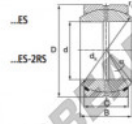

GEEW Rod end GEZ114-ES-DURBAL - GEZ114-ES-DURBAL

<https://www.123bearing.eu/bearing-housing/rod-end/geew/gez114-es-durbal>

GEZ114-ES

Sliding combination: steel / steel

Lubrication: lubrication required

order number	d	measurement [mm]	C	D
GEZ 114 ES	114,300	100,013	85,725	177,800

type	inches	measurement [mm]			load rating	weight
		r15 min	r25 min	d₁		
GEZ ES / GEZ 114 ES-2RS	4 1/2"	1,0	1,0	120,0	6	3400 9,800 [kg]

PRODUCT FEATURES

Brand	DURBAL
N° Ean13	3663952505565
Inside diameter	114.3 mm
Outside diameter	177.8 mm
Thickness	85.725 mm
Type	GEEW
Weight	9800 g
Lubrication	with
Packaging	1

contact@123bearing.eu

+33 359 36 04 90

CRT4 de Lesquin 60 Rue Du Haut De Sainghin 59273 Fretin FRANCE