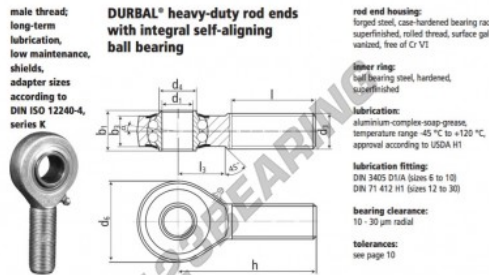

SA Rod end BRM16-00-501-DURBAL - BRM16-00-501-DURBAL

<https://www.123bearing.eu/bearing-housing/rod-end/sa/brm16-00-501-durbal>

BRM16-00-501

order number		measurements [mm]								
Type	right hand thread	M 16	d ₁	d ₂	d ₃	d ₄	d ₅	l ₁	l ₂	h
BRM 16	-00	-501	16	M 16	19,0	42	21	15,0	66	
measurements [mm]		weight	calculation factors		rotational speed limit	basic load rating				
Type	l	l ₃	α [°]	weight [kg]	Y	v ₀	C [N]	stat. C ₀ [N]		
BRM 16	40	22	8,0	0,190	2,24	2,35	975	6250	2350	

PRODUCT FEATURES

Brand	DURBAL
N° Ean13	3663952507033
Inside diameter	16 mm
Outside diameter	42 mm
Thickness	21 mm
Type	SA
Weight	190 g
Thread	Right-hand thread
Lubrication	with
Packaging	-
Standard	No standard