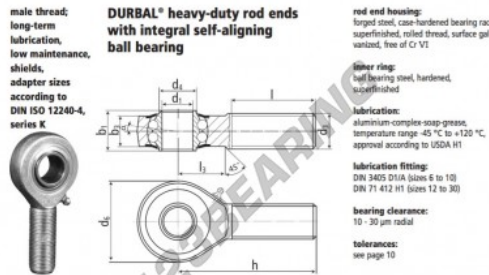

## SA Rod end BRM25-00-501-DURBAL - BRM25-00-501-DURBAL

<https://www.123bearing.eu/bearing-housing/rod-end/sa/brm25-00-501-durbal>

### BRM25-00-501

order number		measurements [mm]								
Type	right hand thread	M 24 x 2	d <sub>1</sub>	d <sub>2</sub>	d <sub>3</sub>	d <sub>4</sub>	d <sub>5</sub>	l <sub>1</sub>	l <sub>2</sub>	h
BRM 25 -00	-501		25	M 24 x 2	29,5	64	31	22,0	94	
measurements [mm]		weight	calculation factors		rotational speed limit	basic load rating				
Type	l	l <sub>3</sub>	α [°]	Y	v <sub>0</sub>	C	d <sub>yn.</sub>	stat.		
BRM 25	57	30	5,0			600	11030	5680		

## PRODUCT FEATURES

Brand	DURBAL
N° Ean13	3663952507118
Inside diameter	25 mm
Inside diameter	0.984" inch
Outside diameter	64 mm
Outside diameter	2.52" inch
Thickness	31 mm
Thickness	1.22" inch
Type	SA
Weight	602 g
Thread	Right-hand thread
Lubrication	with
Packaging	1