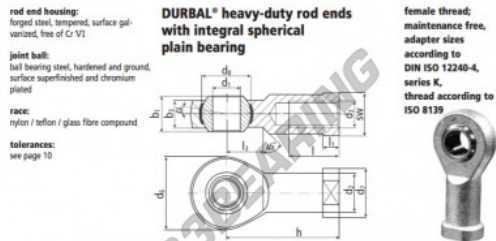

SI Rod end BEF06-20-502-DURBAL - BEF06-20-502-DURBAL

<https://www.123bearing.eu/bearing-housing/rod-end/si/bef06-20-502-durbal>

BEF06-20-502

order number		measurements [mm]									
type	right-hand thread	d ₁	d ₂	d ₃	d ₆	d ₇	d ₈	b ₁	b ₂		
BEF 06	-20	-502	6	10,0	M 6	20	13	12,65	9	6,75	
		measurements [mm]									
type	h	l	l ₁	l ₂	SW	α ₁ ¹ [°]	α ₂ ² [°]	weight [kg]	basic load rating dyn. stat. C ₁₀ [N] C ₀ [N]		
BEF 06	30	12	5,0	10	11	13,0	6,5	0,024	4590 12800		

PRODUCT FEATURES

Brand	DURBAL
N° Ean13	3663952508030
Inside diameter	6 mm
Outside diameter	20 mm
Thickness	9 mm
Type	SI
Weight	24 g
Thread	Left-hand thread
Lubrication	without
Packaging	1

contact@123bearing.eu