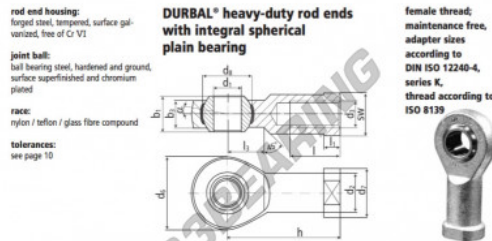

## SI Rod end BEF12-20-501-DURBAL - BEF12-20-501-DURBAL

<https://www.123bearing.eu/bearing-housing/rod-end/si/bef12-20-501-durbal>

### BEF12-20-501

order number		measurements [mm]									
type	right-hand thread, left-hand thread	d <sub>1</sub>	d <sub>2</sub>	d <sub>3</sub>	d <sub>6</sub>	d <sub>7</sub>	d <sub>8</sub>	b <sub>1</sub>	b <sub>2</sub>	b <sub>3</sub>	
BEF 12	-20 -501	12	17,5	M 12	32	22	22,17	16	12,0		
measurements [mm]		weight									
type	h	l	l <sub>1</sub>	l <sub>2</sub>	SW	α <sub>1</sub> <sup>1</sup> [°]	α <sub>2</sub> <sup>2</sup> [°]	[kg]	basic load rating dyn. stat.		
BEF 12	50	22	6,5	16	19	13,0	8,0	0,109	12425	33400	

## PRODUCT FEATURES

Brand	DURBAL
N° Ean13	3663952508085
Inside diameter	12 mm
Outside diameter	32 mm
Thickness	16 mm
Type	SI
Weight	109 g
Thread	Right-hand thread
Lubrication	without
Packaging	1

[contact@123bearing.eu](mailto:contact@123bearing.eu)