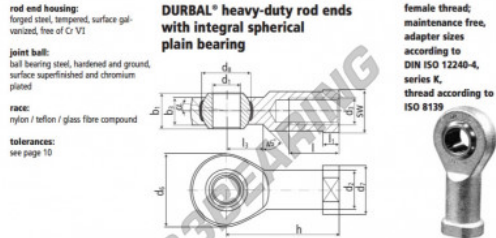

SI Rod end BEF18-20-501-DURBAL - BEF18-20-501-DURBAL

<https://www.123bearing.eu/bearing-housing/rod-end/si/bef18-20-501-durbal>

BEF18-20-501

order number		measurements [mm]									
type	right-hand thread / left-hand thread	d ₁	d ₂	d ₃	d ₆	d ₇	d ₈	b ₁	b ₂	b ₃	
BEF 18	-20 -501	18	25,0	M 18 x 1,5	46	31	31,70	23	16,5		
measurements [mm]		weight									
type	h	l	l ₁	l ₂	SW	α ₁ ¹ [°]	α ₂ ² [°]	(kg)	basic load rating dyn. stat.		
BEF 18	71	32	10,0	24	27	15,0	9,5	0,310	26325	69700	

PRODUCT FEATURES

Brand	DURBAL
N° Ean13	3663952508191
Inside diameter	18 mm
Outside diameter	46 mm
Thickness	23 mm
Type	SI
Weight	310 g
Thread	Right-hand thread
Lubrication	without
Packaging	1
Standard	No standard