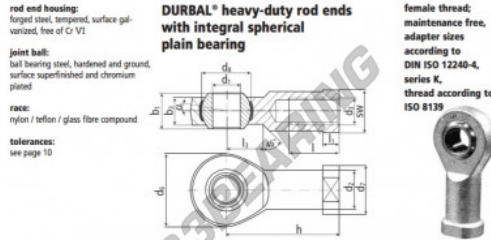

## SI Rod end BEF22-20-502-DURBAL - BEF22-20-502-DURBAL

<https://www.123bearing.eu/bearing-housing/rod-end/si/bef22-20-502-durbal>

### BEF22-20-502

order number		measurements [mm]									
type	right-hand thread	left-hand thread	d <sub>1</sub>	d <sub>2</sub>	d <sub>3</sub>	d <sub>6</sub>	d <sub>7</sub>	d <sub>8</sub>	b <sub>1</sub>	b <sub>2</sub>	b <sub>3</sub>
BEF 22	-20	-502	22	30,0	M 22 x 1,5	54	38	38,05	28	20,0	
measurements [mm]			weight			basic load rating		dyn.		stat.	
type	h	l	l <sub>1</sub>	l <sub>2</sub>	SW	α <sub>1</sub> <sup>1</sup> [°]	α <sub>2</sub> <sup>2</sup> [°]	[kg]	C	C <sub>0</sub>	C <sub>10</sub>
BEF 22	84	37	12,0	26	32	15,5	10,0	0,520	38230		95600

## PRODUCT FEATURES

Brand	DURBAL
N° Ean13	3663952508221
Inside diameter	22 mm
Outside diameter	54 mm
Thickness	28 mm
Type	SI
Weight	520 g
Thread	Left-hand thread
Lubrication	without
Packaging	1

[contact@123bearing.eu](mailto:contact@123bearing.eu)