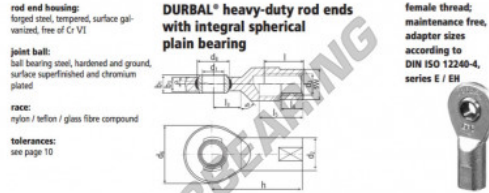

SI Rod end EF45SO-21-502-DURBAL - EF45SO-21-502-DURBAL

<https://www.123bearing.eu/bearing-housing/rod-end/si/ef45so-21-502-durbal>

EF45SO-21-502

order number		measurements [mm]									
type	right-hand thread	d ₁	d ₂	d ₃	d ₄	d ₅	b ₁	b ₂	b ₃	b ₄	h
EF 45 SO -21	-302	45	58	M 42 x 3	102	60,0	32	25	145		
measurements [mm]		weight		basic load rating							
type	l	l ₃	l ₄	l ₅	SW	α ₁ ¹ [°]	α ₂ ¹ [°]	B ₀₁	C ₀ [N]	C ₀ [kN]	
EF 45 SO	50	42	66	50		7,5	4,0	2,500	107000	276200	

PRODUCT FEATURES

Brand	DURBAL
N° Ean13	3663952508634
Inside diameter	45 mm
Outside diameter	102 mm
Thickness	32 mm
Type	SI
Weight	2500 g
Thread	Left-hand thread
Lubrication	without
Packaging	1

contact@123bearing.eu