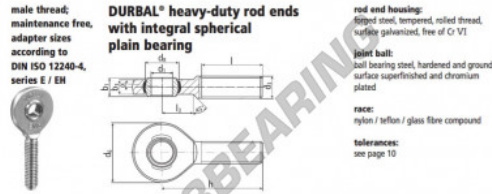

SA Rod end EM06-20-502-DURBAL - EM06-20-502-DURBAL

<https://www.123bearing.eu/bearing-housing/rod-end/sa/em06-20-502-durbal>

EM06-20-502

order number		measurements [mm]						
type	left-hand thread	d ₁	d ₃	d ₅	b ₁	b ₃	h	
EM 06	-20	6	M 6	20	10,0	6	4	36
measurements [mm]		weight			basic load rating			
type	l	b ₃	α ₁ [°]	α ₂ [°]	[kg]	C [N]	C ₀ [N]	
EM 06	22	11	13,0	6,5	0,014	2500	6400	

PRODUCT FEATURES

Brand	DURBAL
N° Ean13	3663952508733
Inside diameter	6 mm
Outside diameter	20 mm
Thickness	6 mm
Type	SA
Weight	14 g
Thread	Left-hand thread
Lubrication	without
Packaging	1

contact@123bearing.eu