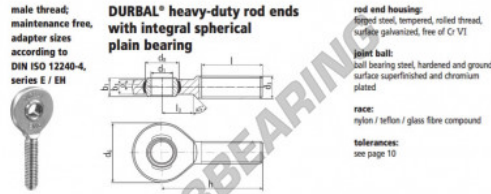

SA Rod end EM50SO-22-501-DURBAL - EM50SO-22-501-DURBAL

<https://www.123bearing.eu/bearing-housing/rod-end/sa/em50so-22-501-durbal>

EM50SO-22-501

order number		measurements [mm]						
type	right thread left thread	d ₁	d ₃	d ₆	b ₁	b ₃	h	
EM 50 SO -22	-501	50	M 45 x 3	112	66,0	35	28 185	
measurements [mm]		weight		basic load rating				
type	l	b ₃	α ₁ [°]	α ₂ [°]	C [N]	C ₀ [N]		
EM 50 SO	110	60	6,5	3,0	3,225	132000 339200		

PRODUCT FEATURES

Brand	DURBAL
N° Ean13	3663952509037
Inside diameter	50 mm
Outside diameter	112 mm
Thickness	35 mm
Type	SA
Weight	3225 g
Thread	Right-hand thread
Lubrication	without
Packaging	1

contact@123bearing.eu