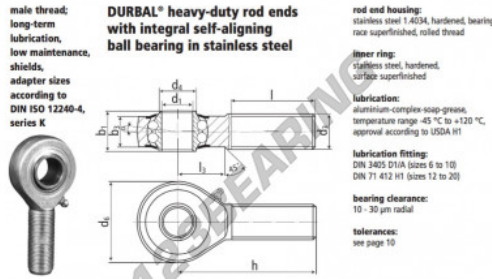

# SA Rod end BRM06-60-502-DURBAL - BRM06-60-502-DURBAL

<https://www.123bearing.eu/bearing-housing/rod-end/sa/brm06-60-502-durbal>

## BRM06-60-502

order number		measurements [mm]	
type	left-hand thread	d <sub>1</sub>	d <sub>2</sub>
BRM 06 -60	-502	6	M 6
measurements [mm]		d <sub>4</sub>	d <sub>5</sub>
type	l <sub>1</sub>	l <sub>2</sub>	l <sub>3</sub>
BRM 06	22	12	8,0

## PRODUCT FEATURES

Brand	DURBAL
N° Ean13	3663952509099
Inside diameter	6 mm
Outside diameter	20 mm
Thickness	9 mm
Type	SA
Weight	19 g
Thread	Left-hand thread
Lubrication	with
Packaging	1

[contact@123bearing.eu](mailto:contact@123bearing.eu)