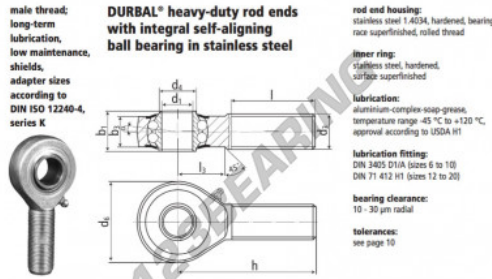

SA Rod end BRM12-60-501-DURBAL - BRM12-60-501-DURBAL

<https://www.123bearing.eu/bearing-housing/rod-end/sa/brm12-60-501-durbal>

BRM12-60-501

order number		measurements [mm]									
type	sp/functional	lt	hard thread	d ₁	d ₂	d ₃	d ₄	d ₅	b ₁	b ₂	h
BRM 12 -60	-501	12	M 12	14,5	32	16	12,0	54			
measurements [mm]		weight		calculation factors		rotational speed limit		basic load rating			
type	l	l ₂	α [°]	[kg]	Y	ν _c	Temp. [min.]	C [N]	stat. C ₀ [N]		
BRM 12	33	19	7,5	0,087	1,74	1,82	1125	3450	1250		

PRODUCT FEATURES

Brand	DURBAL
N° Ean13	3663952509150
Inside diameter	12 mm
Outside diameter	32 mm
Thickness	16 mm
Type	SA
Weight	87 g
Thread	Right-hand thread
Lubrication	with
Packaging	1

contact@123bearing.eu