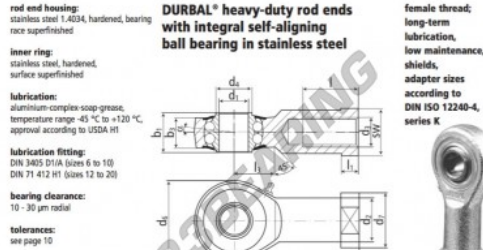

SI Rod end BRF06-60-502-DURBAL - BRF06-60-502-DURBAL

<https://www.123bearing.eu/bearing-housing/rod-end/si/brf06-60-502-durbal>

BRF06-60-502

order number		measurements [mm]										
type	right-hand thread	left-hand thread	d ₁	d ₂	d ₃	d ₄	d ₅	d ₆	d ₇	b ₁	b ₂	h
BRF 06 -60		-502	6	10,0	M 6	9,0	20	13	9	6,75	30	
measurements [mm]		weight		calculation-factors		rotational speed limit		basic load rating				
type	l	l ₁	l ₂	SW	α [°]	Y	Y ₀	n _{max} [min ⁻¹]	dyn. C [N]	stat. C ₀ [N]		
BRF 06	12	5,0	10	11	8,0	0,024	2,09	2,19	1350	1900	450	

PRODUCT FEATURES

Brand	DURBAL
N° Ean13	3663952509211
Inside diameter	6 mm
Inside diameter	0.236" inch
Outside diameter	20 mm
Outside diameter	0.787" inch
Thickness	9 mm
Thickness	0.354" inch
Type	SI
Weight	24 g
Thread	Left-hand thread
Lubrication	with
Packaging	1