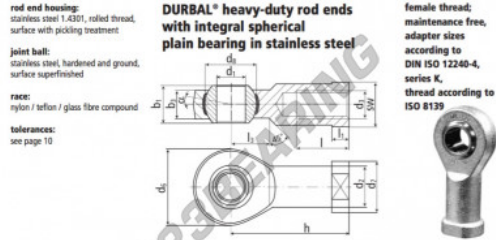

SI Rod end BEF05-60-502-DURBAL - BEF05-60-502-DURBAL

<https://www.123bearing.eu/bearing-housing/rod-end/si/bef05-60-502-durbal>

BEF05-60-502

order number		measurements [mm]										
type	right hand thread	left hand thread	d ₁	d ₂	d ₃	d ₆	d ₇	d ₈	b ₁	b ₃		
BEF 05	-60	-502	5	9,0	M 5	18	11	11,06	8	6,0		
		measurements [mm]										
type	h	l	l ₁	l ₃	SW	α ₁ [°]	α ₂ [°]	β [°]	weight	basic load rating		
BEF 05	27	10	4,0	10	9	13,0	7,5	0,018	2400	C	stat. C ₀ [N]	
											7200	

PRODUCT FEATURES

Brand	DURBAL
N° Ean13	3663952509334
Inside diameter	5 mm
Outside diameter	18 mm
Thickness	8 mm
Type	SI
Weight	18 g
Thread	Left-hand thread
Lubrication	without
Packaging	1

contact@123bearing.eu