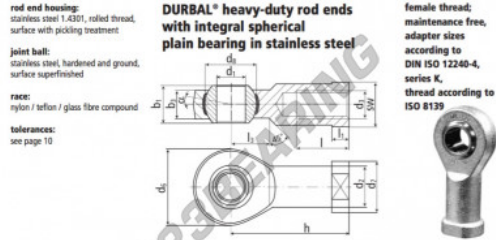

## GE Rod end BEF06-60-501-DURBAL - BEF06-60-501-DURBAL

<https://www.123bearing.eu/bearing-housing/rod-end/ge/bef06-60-501-durbal>

### BEF06-60-501

order number		measurements [mm]										
type	right hand thread	left hand thread	d <sub>1</sub>	d <sub>2</sub>	d <sub>3</sub>	d <sub>6</sub>	d <sub>7</sub>	d <sub>8</sub>	b <sub>1</sub>	b <sub>3</sub>		
BEF 06	-40	-501	6	10,0	M 6	20	13	12,65	9	6,75		
type		measurements [mm]							weight		basic load rating	
h	l	l <sub>1</sub>	l <sub>3</sub>	SW	α <sub>1</sub> [°]	α <sub>2</sub> [°]	[kg]	C [N]	C <sub>0</sub> [N]			
BEF 06	30	12	5,0	10	11	13,0	6,5	0,024	2820	8500		

## PRODUCT FEATURES

Brand	DURBAL
N° Ean13	3616060468277
Inside diameter	6 mm
Inside diameter	0.236" inch
Outside diameter	20 mm
Outside diameter	0.787" inch
Thickness	9 mm
Thickness	0.354" inch
Type	GE
Weight	24 g
Lubrication	without
Packaging	1