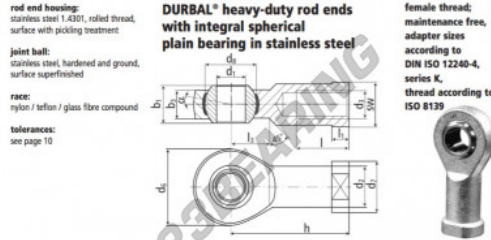

GE Rod end BEF06-60-501-DURBAL - BEF06-60-501-DURBAL

<https://www.123bearing.eu/bearing-housing/rod-end/ge/bef06-60-501-durbal>

BEF06-60-501

order number		measurements [mm]									
type	right hand thread	left hand thread	d ₁	d ₂	d ₃	d ₆	d ₇	d ₈	b ₁	b ₃	
BEF 06	-40	-501	6	10,0	M 6	20	13	12,65	9	6,75	
type		measurements [mm]							weight	basic load rating	
h	l	l ₁	l ₃	SW	α ₁ [°]	α ₂ [°]	[kg]	C	C ₀	stat. [N]	
BEF 06	30	12	5,0	10	11	13,0	6,5	0,024	2820	8500	

PRODUCT FEATURES

Brand	DURBAL
N° Ean13	3616060468277
Inside diameter	6 mm
Outside diameter	20 mm
Thickness	9 mm
Type	GE
Weight	24 g
Thread	Right-hand thread
Lubrication	without
Packaging	1

contact@123bearing.eu