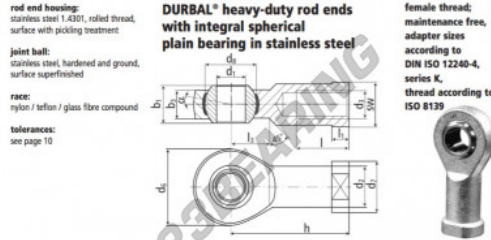

SI Rod end

BEF10SO-61-502-DURBAL - BEF10SO-61-502-DURBAL

<https://www.123bearing.eu/bearing-housing/rod-end/si/bef10so-61-502-durbal>

BEF10SO-61-502

order number		measurements [mm]									
type	right hand thread	left hand thread	d ₁	d ₂	d ₃	d ₆	d ₇	d ₈	b ₁	b ₃	
BEF 10SO -61		-502	10	15,0	M 10 x 1,25	28	19	19,00	14	10,5	
type		measurements [mm]							weight	basic load rating	
h	l	l ₁	l ₃	SW	α ₁ [°]	α ₂ [°]	β [°]	C	C ₀	stat. [N]	
BEF 10SO	43	20	6,5	15	17	13,5	8,0	0,074	6400	18300	

PRODUCT FEATURES

Brand	DURBAL
N° Ean13	3663952509426
Inside diameter	10 mm
Outside diameter	28 mm
Thickness	14 mm
Type	SI
Weight	74 g
Thread	Left-hand thread
Lubrication	without
Packaging	1

contact@123bearing.eu