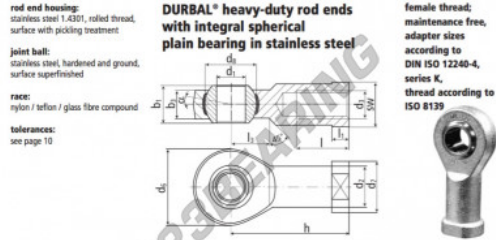

SI Rod end BEF12-60-502-DURBAL - BEF12-60-502-DURBAL

<https://www.123bearing.eu/bearing-housing/rod-end/si/bef12-60-502-durbal>

BEF12-60-502

order number		measurements [mm]											
type	right hand thread	left hand thread	d ₁	d ₂	d ₃	d ₆	d ₇	d ₈	b ₁	b ₃			
BEF 12	-60	-502	12	17,5	M 12	32	22	22,17	16	12,0			
type		measurements [mm]								weight		basic load rating	
h	l	l ₁	l ₃	SW	α ₁ [°]	α ₂ [°]	β [°]	C	C ₀ [N]	stat.	dyn.		
BEF 12	50	22	6,5	16	19	13,0	8,0	0,109	7600	22300			

PRODUCT FEATURES

Brand	DURBAL
N° Ean13	3663952509457
Inside diameter	12 mm
Outside diameter	32 mm
Thickness	16 mm
Type	SI
Weight	109 g
Thread	Left-hand thread
Lubrication	without
Packaging	1

contact@123bearing.eu