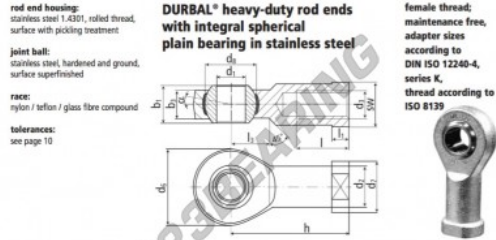

SI Rod end BEF14-60-501-DURBAL - BEF14-60-501-DURBAL

<https://www.123bearing.eu/bearing-housing/rod-end/si/bef14-60-501-durbal>

BEF14-60-501

order number		measurements [mm]									
type	right hand thread	left hand thread	d ₁	d ₂	d ₃	d ₆	d ₇	d ₈	b ₁	b ₃	
BEF 14	-60	-501	14	20,0	M 14	36	25	25,35	19	13,5	
type		measurements [mm]									
h	l	l ₁	l ₃	SW	α ₁ [°]	α ₂ [°]	β [°]	weight	basic load rating		
BEF 14	57	25	8,0	20	22	16,0	9,5	0,155	9480	27600	

PRODUCT FEATURES

Brand	DURBAL
N° Ean13	3663952509488
Inside diameter	14 mm
Outside diameter	36 mm
Thickness	19 mm
Type	SI
Weight	155 g
Thread	Right-hand thread
Lubrication	without
Packaging	1

contact@123bearing.eu