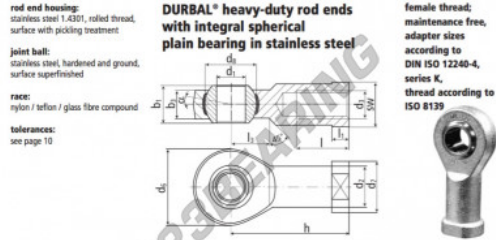

SI Rod end BEF14-60-502-DURBAL - BEF14-60-502-DURBAL

<https://www.123bearing.eu/bearing-housing/rod-end/si/bef14-60-502-durbal>

BEF14-60-502

order number		measurements [mm]											
type	right hand thread	left hand thread	d ₁	d ₂	d ₃	d ₆	d ₇	d ₈	b ₁	b ₃			
BEF 14	-60	-502	14	20,0	M 14	36	25	25,35	19	13,5			
type		measurements [mm]								weight		basic load rating	
h	l	l ₁	l ₃	SW	α ₁ [°]	α ₂ [°]	β [°]	C	C ₀ [N]	stat. [N]			
BEF 14	57	25	8,0	20	22	16,0	9,5	0,155	9480	27600			

PRODUCT FEATURES

Brand	DURBAL
N° Ean13	3663952509495
Inside diameter	14 mm
Outside diameter	36 mm
Thickness	19 mm
Type	SI
Weight	155 g
Thread	Left-hand thread
Lubrication	without
Packaging	1

contact@123bearing.eu