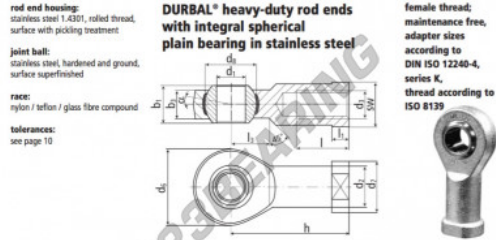

SI Rod end BEF16-60-501-DURBAL - BEF16-60-501-DURBAL

<https://www.123bearing.eu/bearing-housing/rod-end/si/bef16-60-501-durbal>

BEF16-60-501

order number		measurements [mm]									
type	right hand thread	left hand thread	d ₁	d ₂	d ₃	d ₆	d ₇	d ₈	b ₁	b ₃	
BEF 16	-60	-501	16	22,0	M 16	42	27	28,52	21	15,0	
measurements [mm]		weight							basic load rating		
type	h	l	l ₁	l ₃	SW	α ₁ [°]	α ₂ [°]	β [°]	C [N]	C ₀ [N]	
BEF 16	64	28	8,0	22	22	15,5	8,5	0,233	13760	39700	

PRODUCT FEATURES

Brand	DURBAL
N° Ean13	3663952509518
Inside diameter	16 mm
Inside diameter	0.63" inch
Outside diameter	42 mm
Outside diameter	1.654" inch
Thickness	21 mm
Thickness	0.827" inch
Type	SI
Weight	233 g
Thread	Right-hand thread
Lubrication	without
Packaging	1