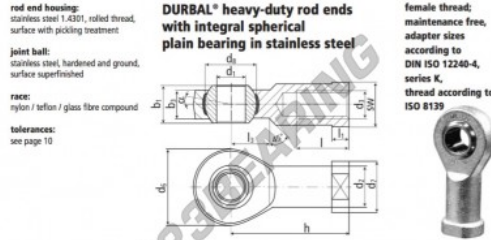

# SI Rod end

## BEF16SO-61-502-DURBAL - BEF16SO-61-502-DURBAL

<https://www.123bearing.eu/bearing-housing/rod-end/si/bef16so-61-502-durbal>

### BEF16SO-61-502

order number		measurements [mm]										
type	right hand thread	left hand thread	d <sub>1</sub>	d <sub>2</sub>	d <sub>3</sub>	d <sub>6</sub>	d <sub>7</sub>	d <sub>8</sub>	b <sub>1</sub>	b <sub>3</sub>		
BEF 1650 -61		-502	16	22,0	M 16 x 1,5	42	27	28,52	21	15,0		
type		measurements [mm]							weight		basic load rating	
h	l	l <sub>1</sub>	l <sub>3</sub>	SW	α <sub>1</sub> [°]	α <sub>2</sub> [°]	β [°]	C [N]	C <sub>0</sub> [N]			
BEF 1650	64	28	8,0	22	22	15,5	8,5	0,233	13760	39700		

## PRODUCT FEATURES

Brand	DURBAL
N° Ean13	3663952509532
Inside diameter	16 mm
Outside diameter	42 mm
Thickness	21 mm
Type	SI
Weight	233 g
Thread	Left-hand thread
Lubrication	without
Packaging	1

[contact@123bearing.eu](mailto:contact@123bearing.eu)