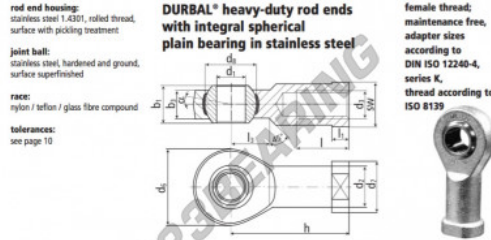

SI Rod end BEF18-60-501-DURBAL - BEF18-60-501-DURBAL

<https://www.123bearing.eu/bearing-housing/rod-end/si/bef18-60-501-durbal>

BEF18-60-501

order number		measurements [mm]									
type	right hand thread	left hand thread	d ₁	d ₂	d ₃	d ₆	d ₇	d ₈	b ₁	b ₃	
BEF 18	-60	-501	18	25,0	M 18 x 1,5	46	31	31,70	23	16,5	
type		measurements [mm]							weight	basic load rating	
h	l	l ₁	l ₃	SW	α ₁ [°]	α ₂ [°]	β [°]	C	C ₀	stat. [N]	
BEF 18	71	32	10,0	24	27	15,0	9,5	0,310	16160	46500	

PRODUCT FEATURES

Brand	DURBAL
N° Ean13	3663952509556
Inside diameter	18 mm
Outside diameter	46 mm
Thickness	23 mm
Type	SI
Weight	310 g
Thread	Right-hand thread
Lubrication	without
Packaging	1

contact@123bearing.eu