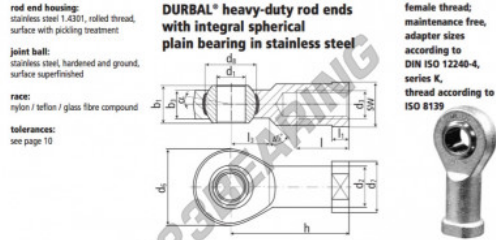

SI Rod end BEF20-60-501-DURBAL - BEF20-60-501-DURBAL

<https://www.123bearing.eu/bearing-housing/rod-end/si/bef20-60-501-durbal>

BEF20-60-501

order number		measurements [mm]									
type	right hand thread	left hand thread	d ₁	d ₂	d ₃	d ₆	d ₇	d ₈	b ₁	b ₃	
BEF 20	-60	-501	20	27,5	M 20 x 1,5	50	34	34,87	25	18,0	
type		measurements [mm]							weight	basic load rating	
h	l	l ₁	l ₃	SW	α ₁ [°]	α ₂ [°]	β [°]	C	C ₀	stat. [N]	
BEF 20	77	33	10,0	26	30	14,5	9,0	0,386	18960	54800	

PRODUCT FEATURES

Brand	DURBAL
N° Ean13	3663952509563
Inside diameter	20 mm
Outside diameter	50 mm
Thickness	25 mm
Type	SI
Weight	386 g
Thread	Right-hand thread
Lubrication	without
Packaging	1

contact@123bearing.eu