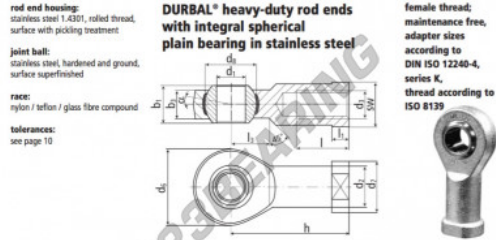

SI Rod end BEF22-60-501-DURBAL - BEF22-60-501-DURBAL

<https://www.123bearing.eu/bearing-housing/rod-end/si/bef22-60-501-durbal>

BEF22-60-501

order number		measurements [mm]										
type	right hand thread	left hand thread	d ₁	d ₂	d ₃	d ₆	d ₇	d ₈	b ₁	b ₃		
BEF 22	-60	-501	22	30,0	M 22 x 1,5	54	38	38,05	28	20,0		
type		measurements [mm]							weight		basic load rating	
h	l	l ₁	l ₃	SW	α ₁ [°]	α ₂ [°]	[kg]	C	C ₀	stat.	dyn.	
BEF 22	84	37	12,0	26	32	15,5	10,0	0,520	23480	63600		

PRODUCT FEATURES

Brand	DURBAL
N° Ean13	3663952509594
Inside diameter	22 mm
Outside diameter	54 mm
Thickness	28 mm
Type	SI
Weight	520 g
Thread	Right-hand thread
Lubrication	without
Packaging	1

contact@123bearing.eu