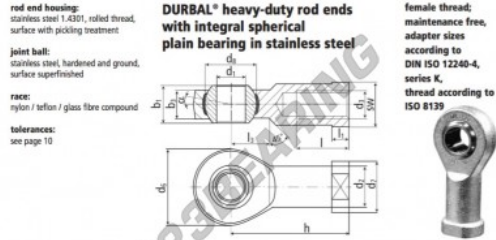

SI Rod end BEF25-60-501-DURBAL - BEF25-60-501-DURBAL

<https://www.123bearing.eu/bearing-housing/rod-end/si/bef25-60-501-durbal>

BEF25-60-501

order number		measurements [mm]											
type	right hand thread	left hand thread	d ₁	d ₂	d ₃	d ₆	d ₇	d ₈	b ₁	b ₃			
BEF 25	-40	-501	25	33,5	M 24 x 2	60	42	42,80	31	22,0			
type		measurements [mm]								weight		basic load rating	
h	l	l ₁	l ₃	SW	α ₁ [°]	α ₂ [°]	β [°]	C	C ₀	stat. [N]	stat. [N]		
BEF 25	94	42	12,0	30	36	15,0	10,0	0,705	27860	79100			

PRODUCT FEATURES

Brand	DURBAL
N° Ean13	3663952509600
Inside diameter	25 mm
Outside diameter	60 mm
Thickness	31 mm
Type	SI
Weight	705 g
Thread	Right-hand thread
Lubrication	without
Packaging	1

contact@123bearing.eu