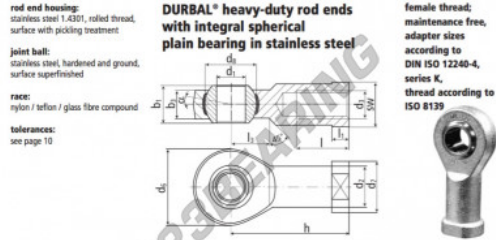

SI Rod end BEF30-60-502-DURBAL - BEF30-60-502-DURBAL

<https://www.123bearing.eu/bearing-housing/rod-end/si/bef30-60-502-durbal>

BEF30-60-502

order number		measurements [mm]											
type	right hand thread	left hand thread	d ₁	d ₂	d ₃	d ₆	d ₇	d ₈	b ₁	b ₃			
BEF 30	-60	-502	30	40,0	M 30 x 2	70	50	50,75	37	25,0			
type		measurements [mm]								weight		basic load rating	
h	l	l ₁	l ₃	SW	α ₁ [°]	α ₂ [°]	β [°]	C	C ₀ [N]	stat. C	stat. C ₀ [N]		
BEF 30	110	51	15,0	35	41	17,0	10,5	1,084	33800	97100			

PRODUCT FEATURES

Brand	DURBAL
N° Ean13	3663952509624
Inside diameter	30 mm
Outside diameter	70 mm
Thickness	37 mm
Type	-
Weight	1084 g
Thread	-
Lubrication	-
Packaging	-

contact@123bearing.eu

+33 359 36 04 90