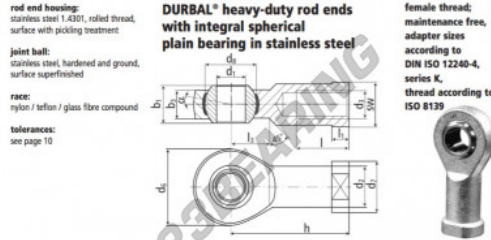

# SI Rod end

## BEF30SO-61-501-DURBAL - BEF30SO-61-501-DURBAL

<https://www.123bearing.eu/bearing-housing/rod-end/si/bef30so-61-501-durbal>

### BEF30SO-61-501

order number		measurements [mm]										
type	right hand thread	left hand thread	d <sub>1</sub>	d <sub>2</sub>	d <sub>3</sub>	d <sub>6</sub>	d <sub>7</sub>	d <sub>8</sub>	b <sub>1</sub>	b <sub>3</sub>		
BEF 30SO -61	-501		30	40,0	M 27 x 2	70	50	50,75	37	25,0		
type		measurements [mm]							weight		basic load rating	
h	l	l <sub>1</sub>	l <sub>3</sub>	SW	α <sub>1</sub> [°]	α <sub>2</sub> [°]	β [°]	C [N]	C <sub>0</sub> [N]			
BEF 30SO	110	51	15,0	35	41	17,0	10,5	1,084	33800	97100		

## PRODUCT FEATURES

Brand	DURBAL
N° Ean13	3663952509648
Inside diameter	30 mm
Outside diameter	70 mm
Thickness	37 mm
Type	SI
Weight	1084 g
Thread	Right-hand thread
Lubrication	without
Packaging	1

[contact@123bearing.eu](mailto:contact@123bearing.eu)