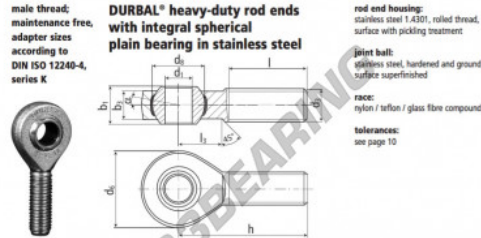

SA Rod end BEM22-60-502-DURBAL - BEM22-60-502-DURBAL

<https://www.123bearing.eu/bearing-housing/rod-end/sa/bem22-60-502-durbal>

BEM22-60-502

order number		measurements [mm]		measurements [mm]		weight		basic load rating	
type	right-hand thread	d ₁	d ₂	d ₃	b ₁	b ₂	[kg]	dyn.	stat.
BEM 22 -60	-502	22	M 22 x 1,5	54	38,05	28	20,0		
type		measurements [mm]			weight		basic load rating		
h	l	l ₃	α ₁ [°]	α ₂ [°]	[kg]	C	C ₀	C ₁₀	
BEM 22	84	51	26	15,5	10,0	0,440	23480	63600	

PRODUCT FEATURES

Brand	DURBAL
N° Ean13	3663952509853
Inside diameter	22 mm
Outside diameter	54 mm
Thickness	28 mm
Type	SA
Weight	440 g
Thread	Left-hand thread
Lubrication	without
Packaging	1

contact@123bearing.eu