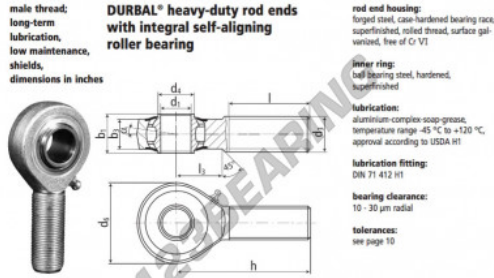

## BRTM1-2-00-501-DURBAL - BRTM1-2-00-501-DURBAL

<https://www.123bearing.eu/bearing-housing/rod-end/ge/brtm1-2-00-501-durbal>

**BRTM1/2-00-501**

order number		measurements [inches]							
type	right hand thread	left hand thread	d <sub>1</sub>	d <sub>2</sub>	d <sub>3</sub>	d <sub>4</sub>	d <sub>5</sub>	b <sub>1</sub>	b <sub>2</sub>
BRTM 1/2 -00	-501		.500	.5000-20 UNF	.574	1.311	.624	.472	
measurements [inches]		weight		rotational speed limit		basic load rating			
type	h	l	α	weight	rotational speed limit	basic load rating	stat.		
BRTM 1/2	2.460	1.496	.846	7.5	0,109	1125	10250	6600	

### PRODUCT FEATURES

Brand	DURBAL
N° Ean13	3616060468291
Inside diameter	12.7 mm
Outside diameter	33.3 mm
Thickness	15.85 mm
Type	GE
Weight	109 g
Thread	Right-hand thread
Lubrication	with
Packaging	1

[contact@123bearing.eu](mailto:contact@123bearing.eu)