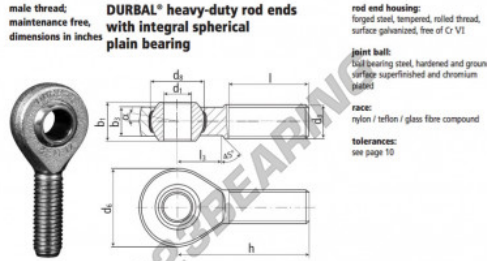

SA Rod end BEM5-8-20-502-DURBAL - BEM5-8-20-502-DURBAL

<https://www.123bearing.eu/bearing-housing/rod-end/sa/bem5-8-20-502-durbal>

BEM5/8-20-502

order number		measurements [inches]						
type	right hand thread / left hand thread	d ₁	d ₂ class 2	d ₃	d ₄	h ₁	h ₂	
BEM 5/8 -20	-502	.625	.6250-18 UNF	1.654	1.125	.827	.590	
measurements [inches]		weight		basic load rating				
type	h	l	l ₃	α ₁ [°]	α ₂ [°]	dyn. [N]	stat. C ₀ [N]	
BEM 5/8	2.618	1.574	.944	15,5	8,5	0,202	22410 56020	

PRODUCT FEATURES

Brand	DURBAL
N° Ean13	3663952510446
Inside diameter	15.88 mm
Outside diameter	42.01 mm
Thickness	21.01 mm
Type	SA
Weight	202 g
Thread	Left-hand thread
Lubrication	without
Packaging	1

contact@123bearing.eu