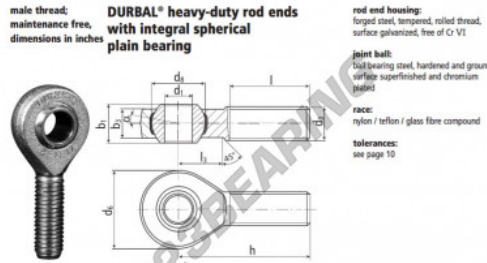

## SA Rod end BEM5-8-20-501-DURBAL - BEM5-8-20-501-DURBAL

<https://www.123bearing.eu/bearing-housing/rod-end/sa/bem5-8-20-501-durbal>

### BEM5/8-20-501

order number		measurements [inches]						
type	right-hand thread / left-hand thread	d <sub>1</sub>	d <sub>2</sub> class 2					
BEM 5/8 -20	-501	.625	.6250-18 UNF					
measurements [inches]		weight		basic load rating				
type	h	l	l <sub>3</sub>	α <sub>1</sub> [°]	α <sub>2</sub> [°]	(kg)	C <sub>0</sub> [N]	C <sub>0</sub> [lbf]
BEM 5/8	2.618	1.574	.944	15,5	8,5	0,202	22410	56020

## PRODUCT FEATURES

Brand	DURBAL
N° Ean13	3663952510453
Inside diameter	15.88 mm
Outside diameter	42.01 mm
Thickness	21.01 mm
Type	SA
Weight	202 g
Thread	Right-hand thread
Lubrication	without
Packaging	1