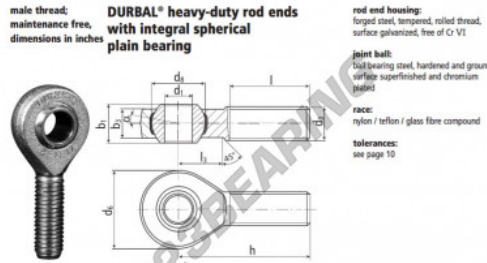

SA Rod end BEM1-1-20-501-DURBAL - BEM1-1-20-501-DURBAL

<https://www.123bearing.eu/bearing-housing/rod-end/sa/bem1-1-20-501-durbal>

BEM1/1-20-501

order number		measurements [inches]			
type	right hand thread / left hand thread	d ₁	d ₂ class 2		
BEM 1/1 -20	-501	1.000	1.0000-12 UNF		
measurements [inches]		weight		basic load rating	
type	h	l	l ₃	α ₁ [°]	α ₂ [°]
BEM 1/1	3.720	2.244	1.200	15,5	10,0

PRODUCT FEATURES

Brand	DURBAL
N° Ean13	3663952510491
Inside diameter	25.4 mm
Outside diameter	59.99 mm
Thickness	30.99 mm
Type	SA
Weight	562 g
Thread	Right-hand thread
Lubrication	without
Packaging	1

contact@123bearing.eu