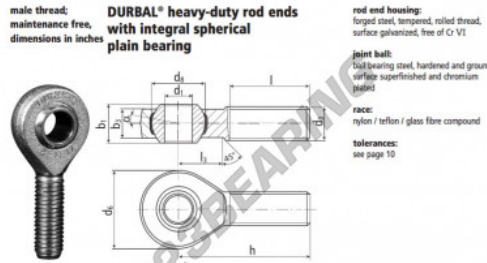

## SA Rod end BEM1-1-20-501-DURBAL - BEM1-1-20-501-DURBAL

<https://www.123bearing.eu/bearing-housing/rod-end/sa/bem1-1-20-501-durbal>

### BEM1/1-20-501

order number		measurements [inches]							
type	right-hand thread / left-hand thread	$d_1$	$d_2$ class 2	$d_3$	$d_4$	$l$	$b_1$	$b_2$	
BEM 1/1 -20	-501	1.000	1.0000-12 UNF	2.362	1.688	1.220	.866		
		measurements [inches]			weight	basic load rating			
type		$h$	$l$	$b_3$	$\alpha_1$ [°]	$\alpha_2$ [°]	$(kg)$	dyn. [N]	stat. $C_0$ [N]
BEM 1/1		3.720	2.244	1.200	15,5	10,0	0,562	45350	113380

## PRODUCT FEATURES

Brand	DURBAL
N° Ean13	3663952510491
Inside diameter	25.4 mm
Outside diameter	59.99 mm
Thickness	30.99 mm
Type	SA
Weight	562 g
Thread	Right-hand thread
Lubrication	without
Packaging	1