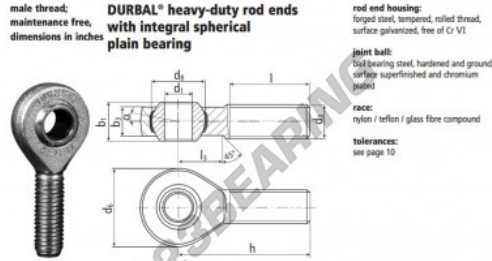

## SA Rod end BEM1-1-21-501-DURBAL - BEM1-1-21-501-DURBAL

<https://www.123bearing.eu/bearing-housing/rod-end/sa/bem1-1-21-501-durbal>

### BEM1/1-21-501

order number		measurements [inches]			
type	right-hand thread / left-hand thread	d <sub>1</sub>	d <sub>2</sub> class 2		
BEM 1/1 -21	-501	1.000	1.0000-14 UNS		
measurements [inches]		weight		basic load rating	
type	h	l	l <sub>3</sub>	α <sub>1</sub> [°]	α <sub>2</sub> [°]
BEM 1/1	3.720	2.244	1.200	15,5	10,0

## PRODUCT FEATURES

Brand	DURBAL
N° Ean13	3663952510507
Inside diameter	25.4 mm
Inside diameter	1" inch
Outside diameter	59.99 mm
Outside diameter	2.362" inch
Thickness	30.99 mm
Thickness	1.22" inch
Type	SA
Weight	562 g
Thread	Right-hand thread
Lubrication	without
Packaging	1