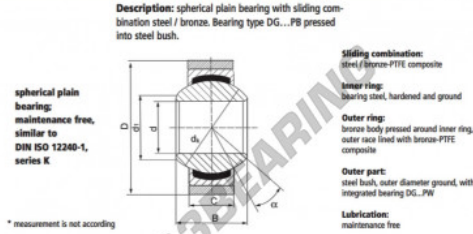

## GEEW Rod end S6-PW-DURBAL - S6-PW-DURBAL

<https://www.123bearing.eu/bearing-housing/rod-end/geew/s6-pw-durbal>

**S6-PW**

order number	measurement [mm]			
type	B	C	d <sub>1</sub>	
S 6 PW	6	9	6,75	

type	D	measurement [mm]	d <sub>1</sub>	α [°]	load rating C <sub>0</sub> [N]	weight [g]
S 6 PW	18*	12,7	13	22	0,013	

### PRODUCT FEATURES

Brand	DURBAL
N° Ean13	3663952510682
Inside diameter	6 mm
Outside diameter	18 mm
Thickness	6.75 mm
Type	GEEW
Weight	13 g
Lubrication	without
Packaging	1

[contact@123bearing.eu](mailto:contact@123bearing.eu)