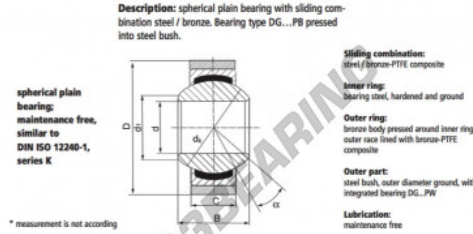

## GEEW Rod end S10-PW-DURBAL - S10-PW-DURBAL

<https://www.123bearing.eu/bearing-housing/rod-end/geew/s10-pw-durbal>

### S10-PW

order number	measurement [mm]			
type	D	B	C	d <sub>1</sub>
S 10 PW	10	14	10,50	12,9

type	D	measurement [mm]	d <sub>1</sub>	α [°]	load rating C <sub>0</sub> [N]	weight [kg]
S 10 PW	26*	19,0	13	50	0,040	

## PRODUCT FEATURES

Brand	DURBAL
N° Ean13	3663952510729
Inside diameter	10 mm
Outside diameter	26 mm
Thickness	10.5 mm
Type	GEEW
Weight	40 g
Lubrication	without
Packaging	1

[contact@123bearing.eu](mailto:contact@123bearing.eu)