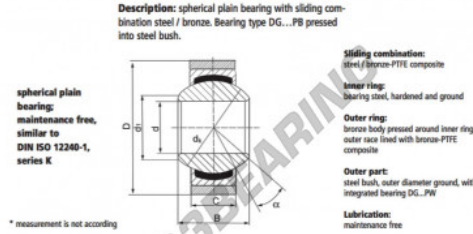

## GEEW Rod end S12-PW-DURBAL - S12-PW-DURBAL

<https://www.123bearing.eu/bearing-housing/rod-end/geew/s12-pw-durbal>

### S12-PW

order number	measurement [mm]			
type	D	B	C	d <sub>1</sub>
S 12 PW	12	16	12,00	15,4

type	D	measurement [mm]	d <sub>1</sub>	α [°]	load rating C <sub>0</sub> [N]	weight [kg]
S 12 PW	30°	22,2	13	67	0,080	

## PRODUCT FEATURES

Brand	DURBAL
N° Ean13	3663952510750
Inside diameter	12 mm
Outside diameter	30 mm
Thickness	12 mm
Type	GEEW
Weight	80 g
Thread	Right-hand thread
Lubrication	without
Packaging	1

[contact@123bearing.eu](mailto:contact@123bearing.eu)