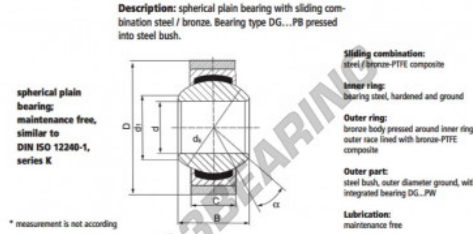

GEEW Rod end S14-PW-DURBAL - S14-PW-DURBAL

<https://www.123bearing.eu/bearing-housing/rod-end/geew/s14-pw-durbal>

S14-PW

order number	measurement [mm]			
type	D	B	C	d ₁
S 14 PW	14	19	13,50	16,8

type	D	measurement [mm]	d ₁	α [°]	load rating C ₀ [kN]	weight [kg]
S 14 PW	34*	25,4	15		86	0,110

PRODUCT FEATURES

Brand	DURBAL
N° Ean13	3663952510767
Inside diameter	14 mm
Inside diameter	0.551" inch
Outside diameter	34 mm
Outside diameter	1.339" inch
Thickness	13.5 mm
Thickness	0.531" inch
Type	GEEW
Weight	110 g
Lubrication	without
Packaging	1