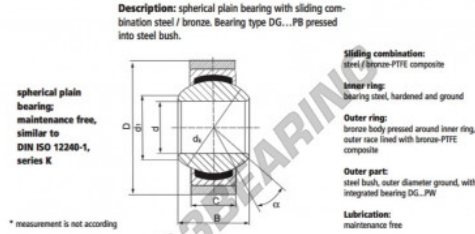

## GEEW Rod end S18-PW-DURBAL - S18-PW-DURBAL

<https://www.123bearing.eu/bearing-housing/rod-end/geew/s18-pw-durbal>

### S18-PW

order number	measurement [mm]			
type	D	B	C	d <sub>1</sub>
S 18 PW	18	23	16,50	21,8

type	D	d <sub>1</sub>	α [°]	load rating C <sub>0</sub> [N]	weight [kg]
S 18 PW	42*	31,7	15	131	0,170

## PRODUCT FEATURES

Brand	DURBAL
N° Ean13	3663952510804
Inside diameter	18 mm
Outside diameter	42 mm
Thickness	16.5 mm
Type	GEEW
Weight	170 g
Lubrication	without
Packaging	1

[contact@123bearing.eu](mailto:contact@123bearing.eu)