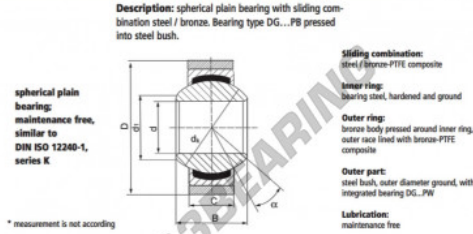

## GEEW Rod end S22-PW-DURBAL - DS22-PW-DURBAL

<https://www.123bearing.eu/bearing-housing/rod-end/geew/ds22-pw-durbal>

### S22-PW

order number	measurement [mm]			
type	D	B	C	d <sub>1</sub>
S 22 PW	22	28	20,00	25,8

type	D	d <sub>1</sub>	α [°]	load rating C <sub>0</sub> [N]	weight [kg]
S 22 PW	50*	38,1	15	191	0,280

## PRODUCT FEATURES

Brand	DURBAL
N° Ean13	3663952510842
Inside diameter	22 mm
Outside diameter	50 mm
Thickness	20 mm
Type	GEEW
Weight	280 g
Lubrication	without
Packaging	1

[contact@123bearing.eu](mailto:contact@123bearing.eu)