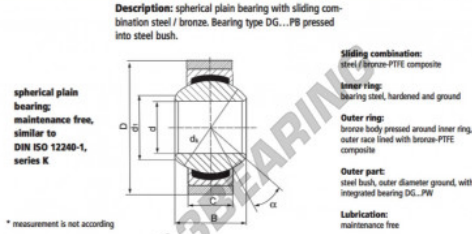

GEEW Rod end S30-PW-DURBAL - DS30-PW-DURBAL

<https://www.123bearing.eu/bearing-housing/rod-end/geew/ds30-pw-durbal>

S30-PW

order number	measurement [mm]			
type	D	B	C	d ₁
S 30 PW	30	37	25,00	34,8

type	D	d ₁	α [°]	load rating C ₀ [kN]	weight [kg]
S 30 PW	66*	50,8	15	318	0,610

PRODUCT FEATURES

Brand	DURBAL
N° Ean13	3663952510880
Inside diameter	30 mm
Outside diameter	66 mm
Thickness	25 mm
Type	GEEW
Weight	610 g
Lubrication	without
Packaging	1

contact@123bearing.eu

+33 359 36 04 90