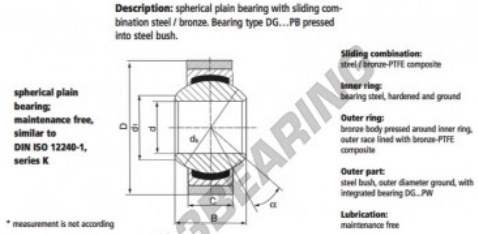

GEEW Rod end S30-PW-DURBAL - S30-PW-DURBAL

<https://www.123bearing.eu/bearing-housing/rod-end/geew/s30-pw-durbal>

S30-PW

order number	measurement [mm]				
type	D	B	C	d ₁	
S 30 PW	30	37	25,00	34,8	

type	D	measurement [mm]	d ₁	α [°]	load rating C ₀ [kN]	weight [kg]
S 30 PW	66°	50,8	15	318	0,610	

PRODUCT FEATURES

Brand	DURBAL
N° Ean13	3663952510880
Inside diameter	30 mm
Outside diameter	66 mm
Thickness	25 mm
Type	GEEW
Weight	610 g
Lubrication	without
Packaging	1

contact@123bearing.eu

+33 359 36 04 90