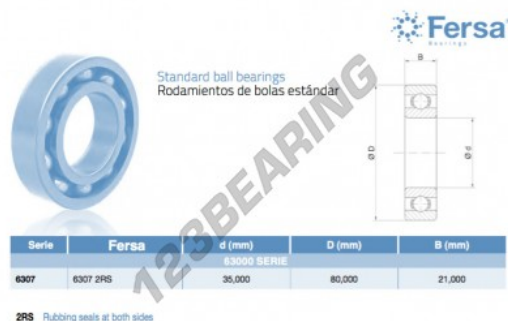

Deep groove ball bearing single row 6307-2RS-ASFERSA - 6307-2RS-ASFERSA

<https://www.123bearing.eu/bearing-housing/deep-groove-bearing/single-row/6307-2rs-asfersa>

PRODUCT FEATURES

Brand	ASFERSA
N° Ean13	3616060470713
Inside diameter	35 mm
Sealing	Seal on both sides
Outside diameter	80 mm
Thickness	21 mm
Weight	466 g
Packaging	1