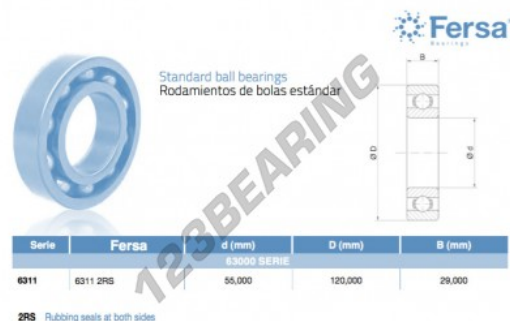

## Deep groove ball bearing single row 6311-2RS-ASFERSA - 6311-2RS-ASFERSA

<https://www.123bearing.eu/bearing-housing/deep-groove-bearing/single-row/6311-2rs-asfersa>

### PRODUCT FEATURES

Brand	ASFERSA
N° Ean13	3616060470911
Inside diameter	55 mm
Inside diameter	2.165" inch
Sealing	Seal on both sides
Outside diameter	120 mm
Outside diameter	4.724" inch
Thickness	29 mm
Thickness	1.142" inch
Packaging	1