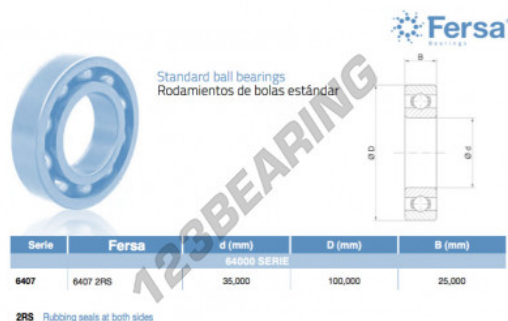

Deep groove ball bearing single row 6407-2RS-ASFERSA - 6407-2RS-ASFERSA

<https://www.123bearing.eu/bearing-housing/deep-groove-bearing/single-row/6407-2rs-asfersa>

PRODUCT FEATURES

Brand	ASFERSA
N° Ean13	3616060471390
Inside diameter	35 mm
Inside diameter	1.378" inch
Sealing	Seal on both sides
Outside diameter	100 mm
Outside diameter	3.937" inch
Thickness	25 mm
Thickness	0.984" inch
Packaging	1