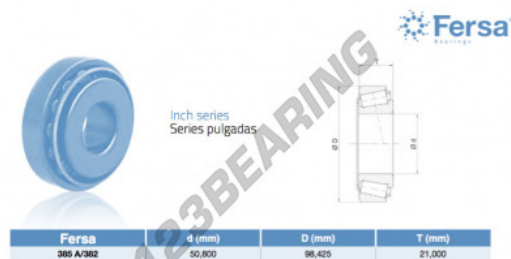

Tapered roller bearing 385A-382-ASFERSA - 385A-382-ASFERSA

<https://www.123bearing.eu/bearing-housing/roller-bearing/tapered/385a-382-asfersa>

PRODUCT FEATURES

Brand	ASFERSA
N° Ean13	3616060472014
Inside diameter	50.8 mm
Inside diameter	2" inch
Outside diameter	98.425 mm
Outside diameter	3 7/8" inch
Thickness	21 mm
Thickness	0.827" inch
Packaging	1