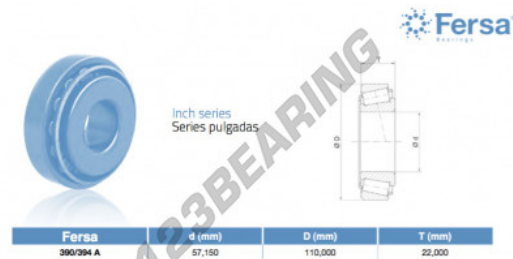

Tapered roller bearing 390-394A-ASFERSA - 390-394A-ASFERSA

<https://www.123bearing.eu/bearing-housing/roller-bearing/tapered/390-394a-asfersa>

PRODUCT FEATURES

Brand	ASFERSA
N° Ean13	3663952517537
Inside diameter	57.15 mm
Outside diameter	110 mm
Thickness	22 mm
Packaging	1