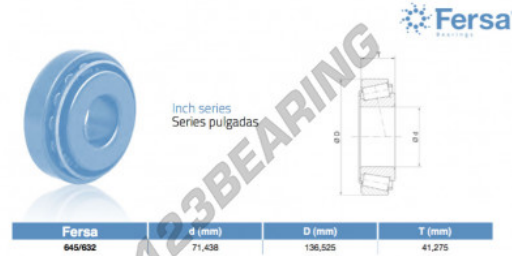

## Tapered roller bearing 645-632-ASFERSA - 645-632-ASFERSA

<https://www.123bearing.eu/bearing-housing/roller-bearing/tapered/645-632-asfersa>

### PRODUCT FEATURES

Brand	ASFERSA
N° Ean13	3663952518183
Inside diameter	71.438 mm
Inside diameter	2 13/16" inch
Outside diameter	136.525 mm
Outside diameter	5 3/8" inch
Thickness	41.275 mm
Thickness	1 5/8" inch
Packaging	1